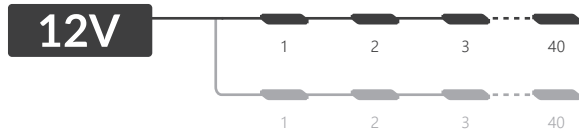

Luno

6-15 cm

channel letters / lightboxes

- constant current **stabilization**
- **universal** use
- **2nd the best** 0.72W module on the market
- **indoor / outdoor** use
- chain of **40 pcs**

DIMENSIONS

CONNECTION DIAGRAM

one-side power input: **max 40 pcs**

two-side power input: **max 80 pcs**

TECHNICAL SPECIFICATION

Input voltage	12V DC
Nominal power usage per module	0.72 W
Nominal power usage per chain	28.8 W
Colour rendering index	≥82
Beam angle	165°
Current stabilization	YES
Dimmable	YES
Module dimensions (L x W x D)	86 x 19 x 6.4 mm
Cable length	110 ± 5 mm
Module length including cable	196 mm
Chain length	7.84 m
No. of modules in 1 m	5.1 pcs
Lifespan	~50000 h
Working temperature	-20°C ÷ +50°C
IP Rating	IP67
Compliance with	CE / RoHS / WEEE / UL listed
Warranty	5 years

* ask our sales team for details of available colours

APPLICATION

best for channel letters and lightboxes with a depth of **6-15 cm**

6 cm
depth

Area: **1 m²**
CC distance: **11 cm**
No. of modules: **81 pcs**
Lumen output: **5265 lm**
Power usage: **58.32 W**

10 cm
depth

Area: **1 m²**
CC distance: **19,5 cm**
No. of modules: **25 pcs**
Lumen output: **1625 lm**
Power usage: **18 W**

12 cm
depth

Area: **1 m²**
CC distance: **19,5 cm**
No. of modules: **25 pcs**
Lumen output: **1625 lm**
Power usage: **18 W**