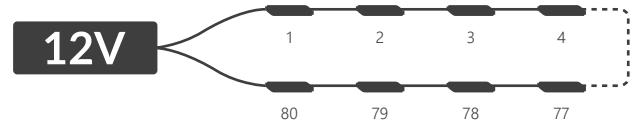

Luno

6-15 cm

channel letters / lightboxes

- constant current **stabilization**
- **universal** use
- **2nd the best** 0.72W module on the market
- **indoor / outdoor** use
- chain of **40 pcs**

DIMENSIONS

CONNECTION DIAGRAM

one-side power input: **max 40 pcs**

two-side power input: **max 80 pcs**

TECHNICAL SPECIFICATION

Input voltage	12V DC
Nominal power usage per module	0.72 W
Nominal power usage per chain	28.8 W
Colour rendering index	≥82
Beam angle	165°
Current stabilization	YES
Dimmable	YES
Module dimensions (L x W x D)	86 x 19 x 6.4 mm
Cable length	110 ± 5 mm
Module length including cable	196 mm
Chain length	7.84 m
No. of modules in 1 m	5.1 pcs
Lifespan	~50000 h
Working temperature	-20°C ÷ +50°C
IP Rating	IP67
Compliance with	CE / RoHS / WEEE / UL listed
Warranty	5 years

* ask our sales team for details of available colours

APPLICATION

best for channel letters and lightboxes with a depth of **6-15 cm**

6 cm
depth

Area: **1 m²**
CC distance: **11 cm**
No. of modules: **81 pcs**
Lumen output: **5265 lm**
Power usage: **58.32 W**

10 cm
depth

Area: **1 m²**
CC distance: **19,5 cm**
No. of modules: **25 pcs**
Lumen output: **1625 lm**
Power usage: **18 W**

12 cm
depth

Area: **1 m²**
CC distance: **19,5 cm**
No. of modules: **25 pcs**
Lumen output: **1625 lm**
Power usage: **18 W**