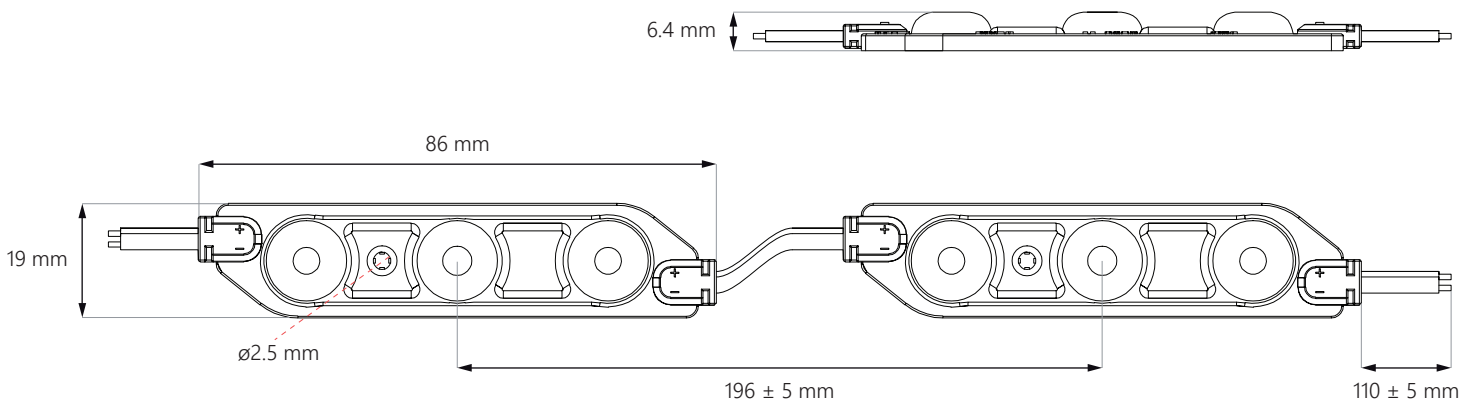

Luno

6-15 cm

channel letters / lightboxes

- constant current **stabilization**
- **universal** use
- **2nd the best** 0.72W module on the market
- **indoor / outdoor** use
- chain of **40 pcs**

DIMENSIONS

CONNECTION DIAGRAM

one-side power input: **max 40 pcs**

two-side power input: **max 80 pcs**

TECHNICAL SPECIFICATION

Input voltage	12V DC
Nominal power usage per module	0.72 W
Nominal power usage per chain	28.8 W
Colour rendering index	≥82
Beam angle	165°
Current stabilization	YES
Dimmable	YES
Module dimensions (L x W x D)	86 x 19 x 6.4 mm
Cable length	110 ± 5 mm
Module length including cable	196 mm
Chain length	7.84 m
No. of modules in 1 m	5.1 pcs
Lifespan	~50000 h
Working temperature	-20°C ÷ +50°C
IP Rating	IP67
Compliance with	CE / RoHS / WEEE / UL listed
Warranty	5 years

* ask our sales team for details of available colours

APPLICATION

best for channel letters and lightboxes with a depth of **6-15 cm**

6 cm
depth

Area: **1 m²**
CC distance: **11 cm**
No. of modules: **81 pcs**
Lumen output: **5265 lm**
Power usage: **58.32 W**

10 cm
depth

Area: **1 m²**
CC distance: **19,5 cm**
No. of modules: **25 pcs**
Lumen output: **1625 lm**
Power usage: **18 W**

12 cm
depth

Area: **1 m²**
CC distance: **19,5 cm**
No. of modules: **25 pcs**
Lumen output: **1625 lm**
Power usage: **18 W**