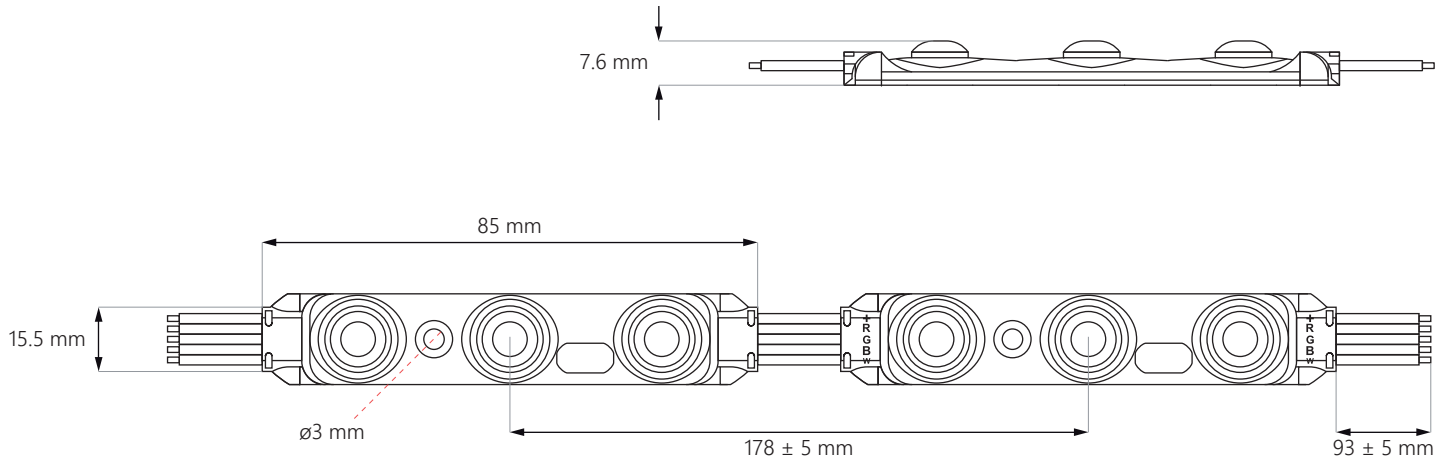

Dimensions

Logistics data

Chain	Bag	Box
20 pcs	80 pcs	640 pcs
0.24 kg	0.96 kg	7.68 kg
3.56 m	14.24 m	113.92 m

No. of modules in 1 m: **5.6 pcs**