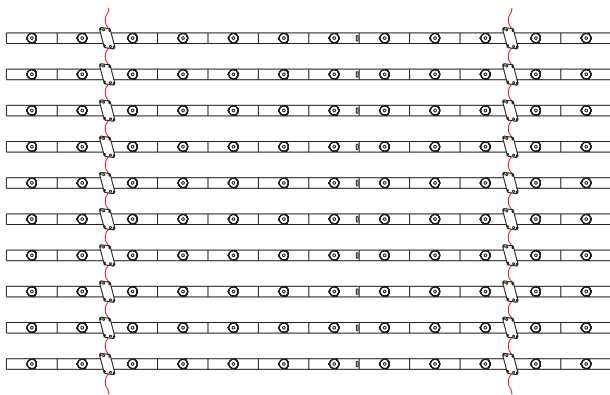

3.5-10 cm
lightboxes / stretch ceilings

Planar Net 3W

for extra slim lightboxes

Dimensions