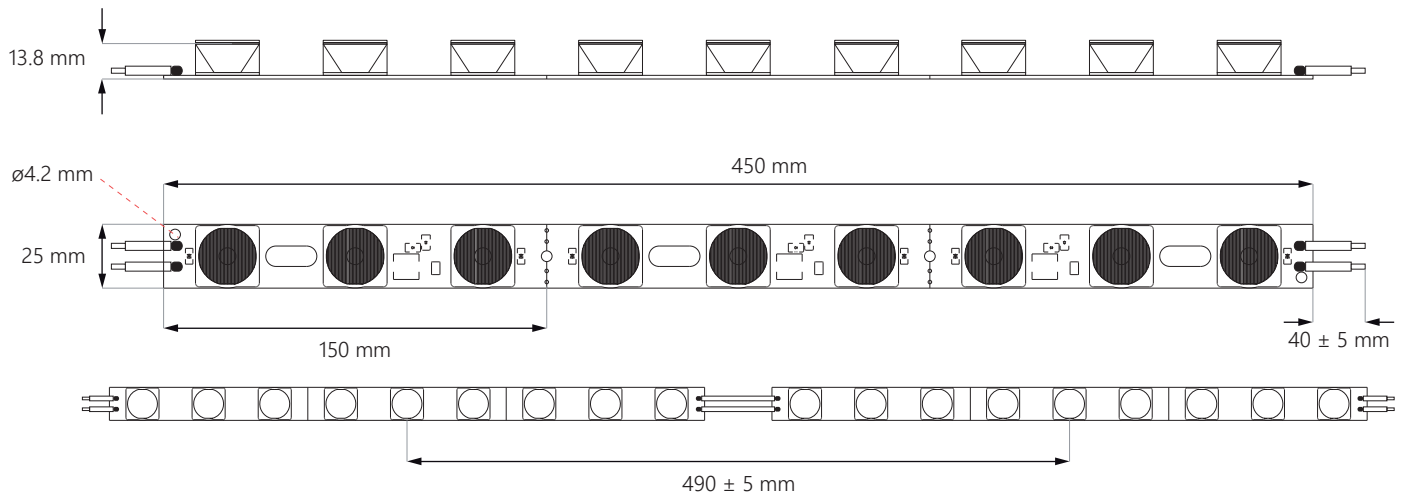

Dimensions

Logistics data

Chain	Bag	Box
5 pcs	-	120 pcs
0.48 kg	-	11.52 kg
2.45 m	-	58.8 m

No. of modules in 1 m: **2.04 pcs**