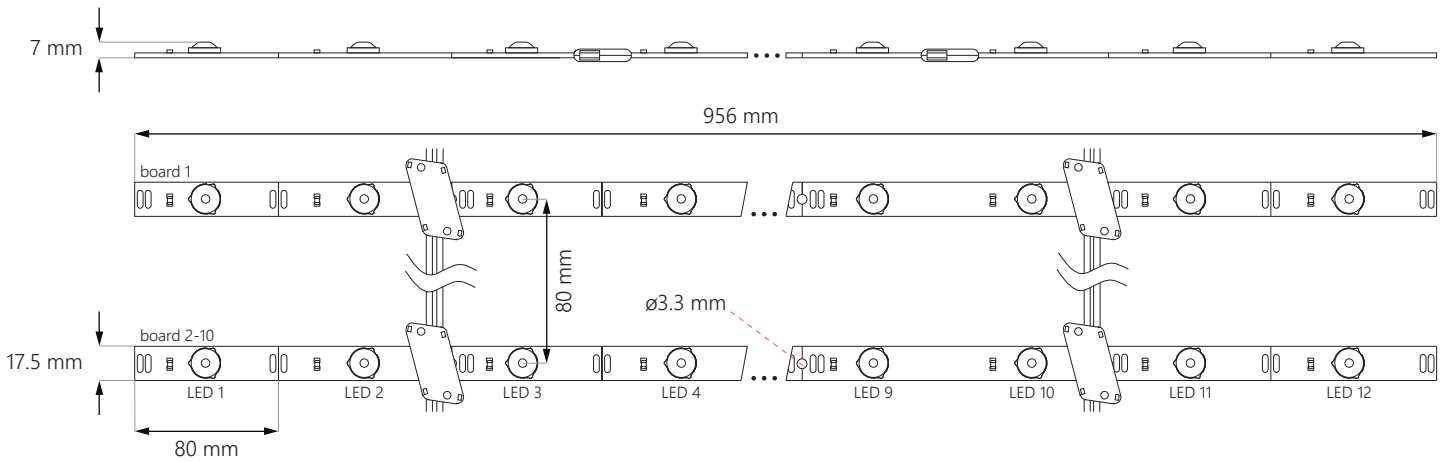

3.5-10 cm
lightboxes / stretch ceilings

Planar Net 3W

for extra slim lightboxes

Dimensions