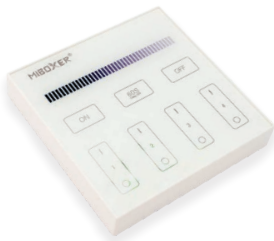

B1
4-Zone Single Colour Panel Remote

- Input: **3V (2 x AAA batteries)**
- Control distance: **30 m**