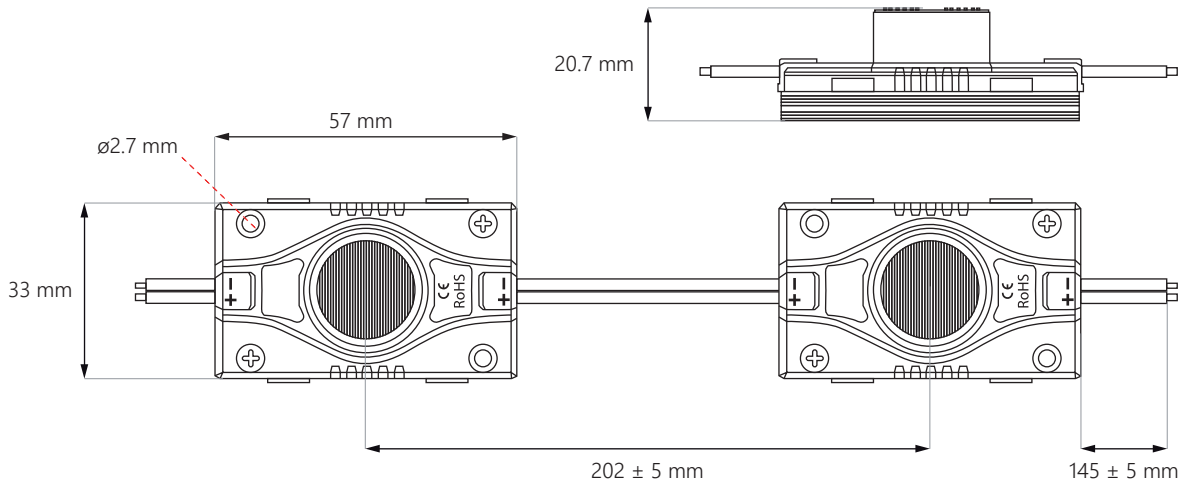

Dimensions

Logistics data

Chain	Bag	Box
20 pcs	20 pcs	320 pcs
0.79 kg	0.79 kg	12.7 kg
4 m	4 m	64 m

No. of modules in 1 m: **4,95 pcs**