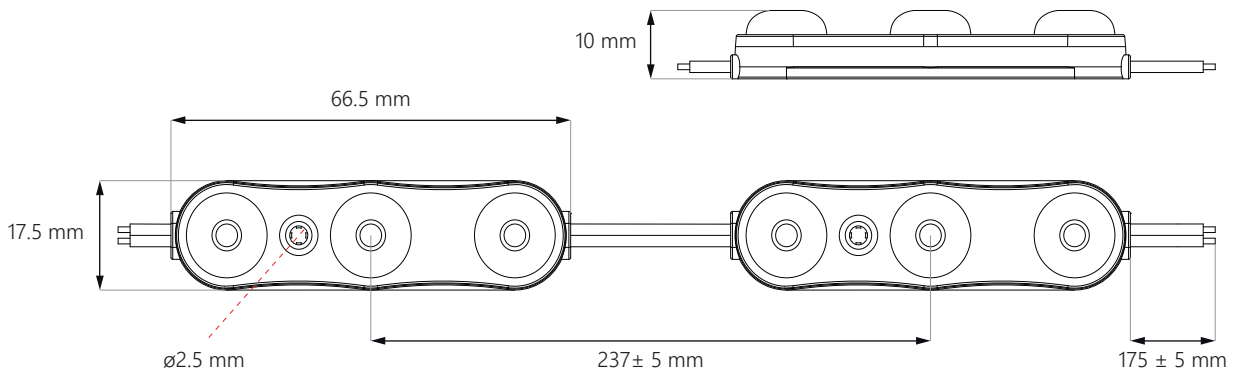

## Dimensions

## Application

Area: **0.04 m<sup>2</sup>**  
 No. of modules: **21 pcs**  
 Lumen output: **840 lm**  
 Power usage: **5.04 W**

NOTE: the exact number of modules depends on the materials used and the effect we want to achieve

NOTE: the exact number of modules depends on the materials used and the effect we want to achieve

**e** **10-22 cm**  
channel letters / lightboxes