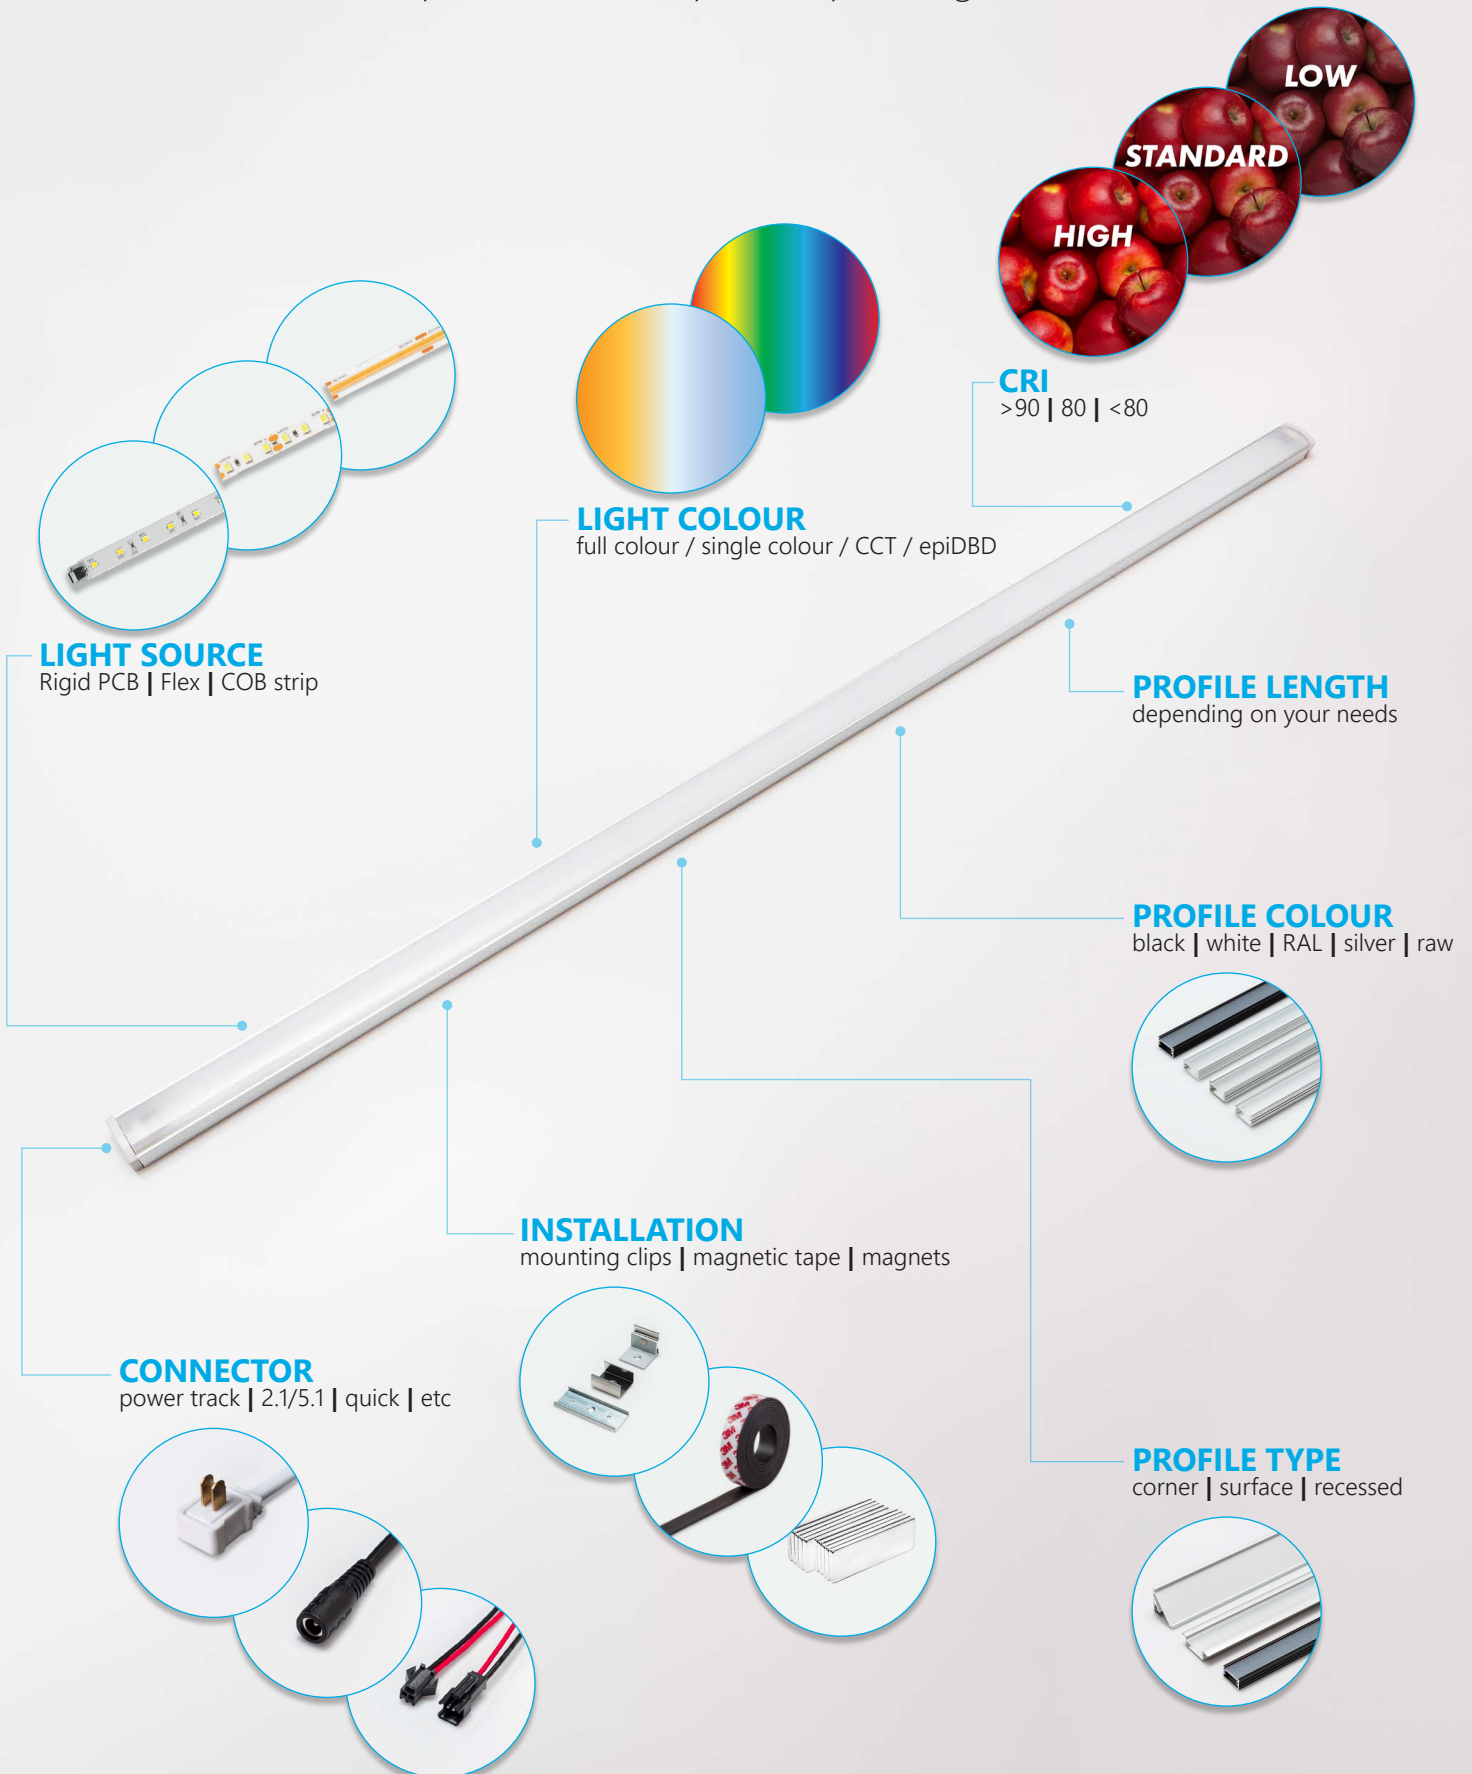

Shelf Lighting

combine various options to create your very own light source