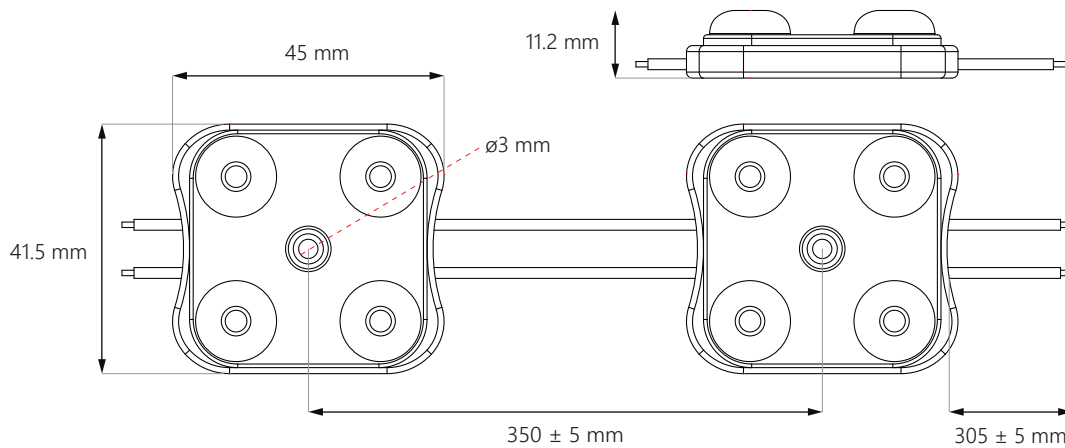

Dimensions

Logistics data

Chain	Bag	Box
20 pcs	40 pcs	640 pcs
0.24 kg	1.44 kg	20.16 kg
7 m	14 m	224 m

No. of modules in 1 m: **2.8 pcs**