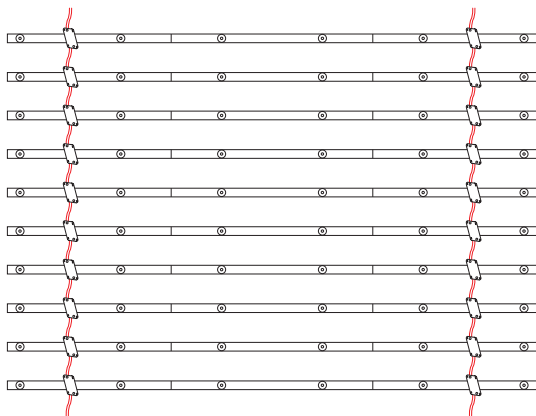

10-20 cm
lightboxes / stretch ceilings

Planar Ceiling

for stretch ceilings

Dimensions