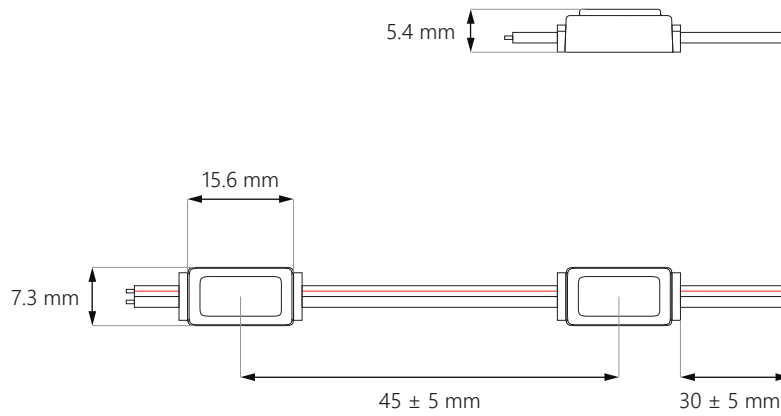

## Dimensions

## Application

Area: **0.04 m<sup>2</sup>**  
 No. of modules: **21 pcs**  
 Lumen output: **840 lm**  
 Power usage: **5.04 W**

NOTE: the exact number of modules depends on the materials used and the effect we want to achieve