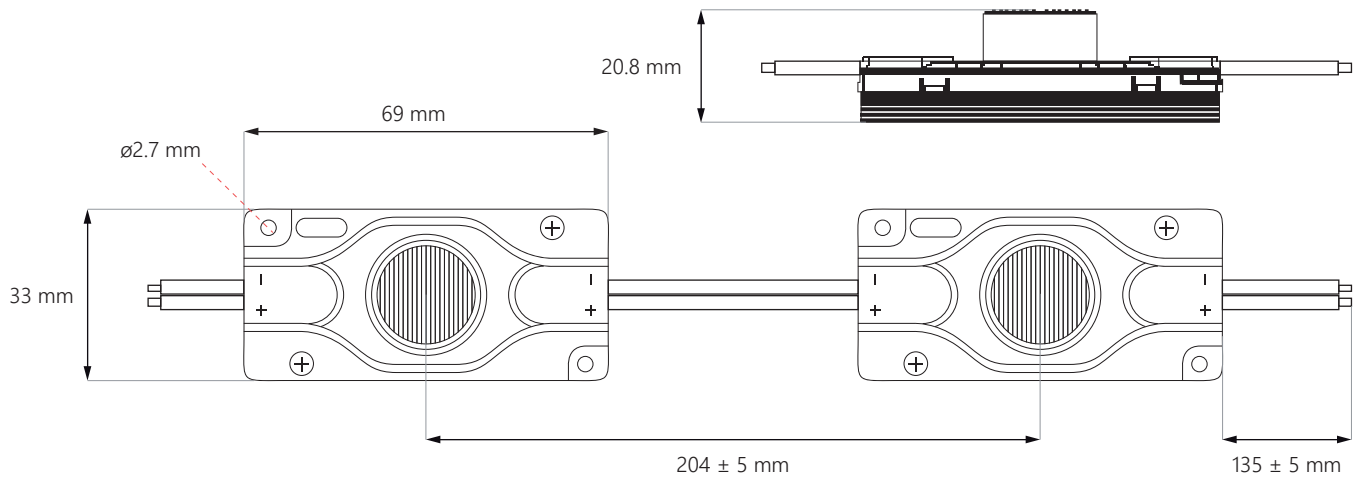

Dimensions

Logistics data

Chain	Bag	Box
15 pcs	15 pcs	240 pcs
0.75 kg	0.75 kg	12 kg
3.06 m	3.06 m	48.96 m

No. of modules in 1 m: **4.9 pcs**
Can be cut every **3 pcs**