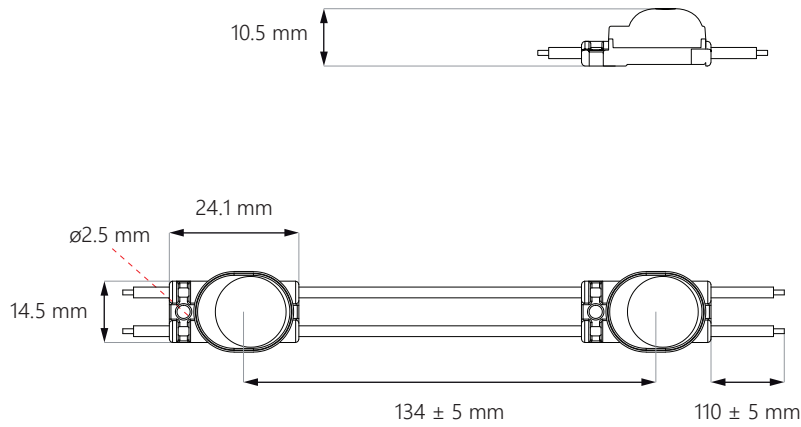

## Dimensions

NOTE: the exact number of modules depends on the materials used and the effect we want to achieve

**e** **5-10 cm**  
channel letters / lightboxes