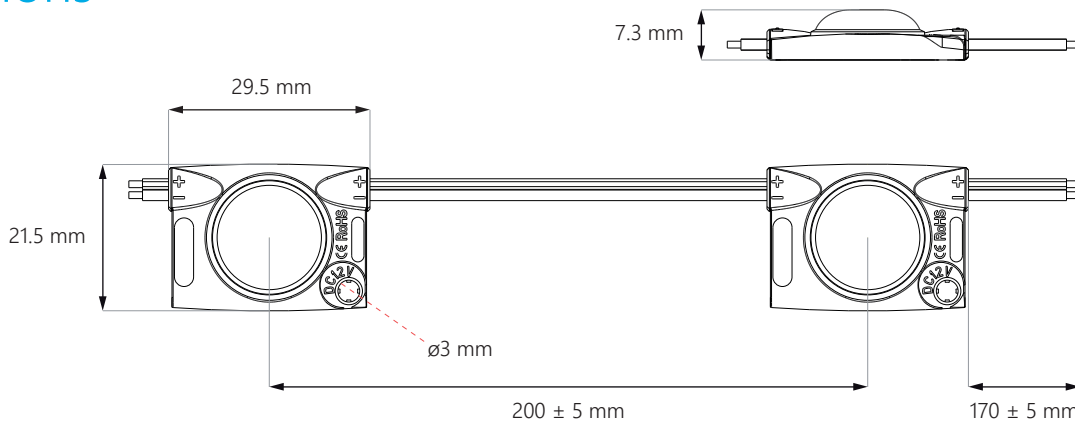

## Application

Area: **0.04 m<sup>2</sup>**  
 No. of modules: **27 pcs**  
 Lumen output: **783 lm**  
 Power usage: **8.1 W**

NOTE: the exact number of modules depends on the materials used and the effect we want to achieve

## Dimensions