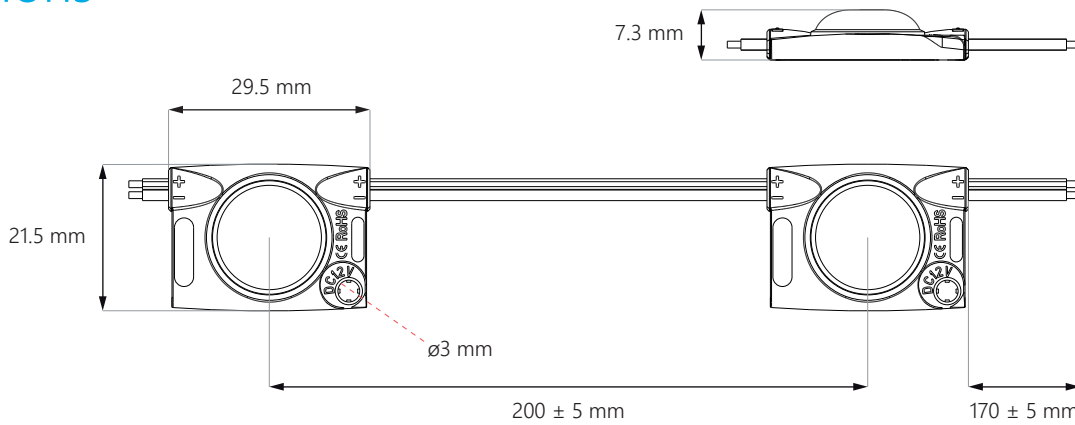

Dimensions

Logistics data

Chain	Bag	Box
30 pcs	120 pcs	2400 pcs
0.24 kg	0.96 kg	19.2 kg
6 m	24 m	480 m

No. of modules in 1 m: **5 pcs**