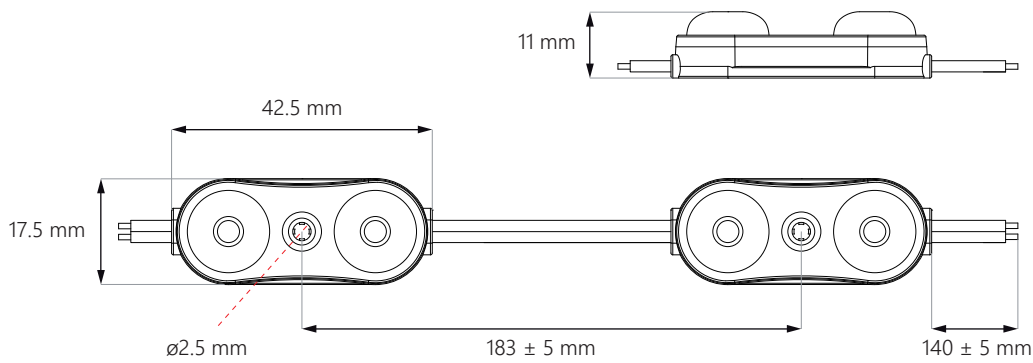

## Application

**5 cm**  
depth

Area: **1 m<sup>2</sup>**  
CC distance: **8 cm**  
No. of modules: **156 pcs**  
Lumen output: **8736 lm**  
Power usage: **56.16 W**

**10 cm**  
depth

Area: **1 m<sup>2</sup>**  
CC distance: **13.5 cm**  
No. of modules: **56 pcs**  
Lumen output: **3136 lm**  
Power usage: **20.16 W**

NOTE: the exact number of modules depends on the materials used and the effect we want to achieve

**e** **8-17 cm**  
channel letters / lightboxes

## Dimensions