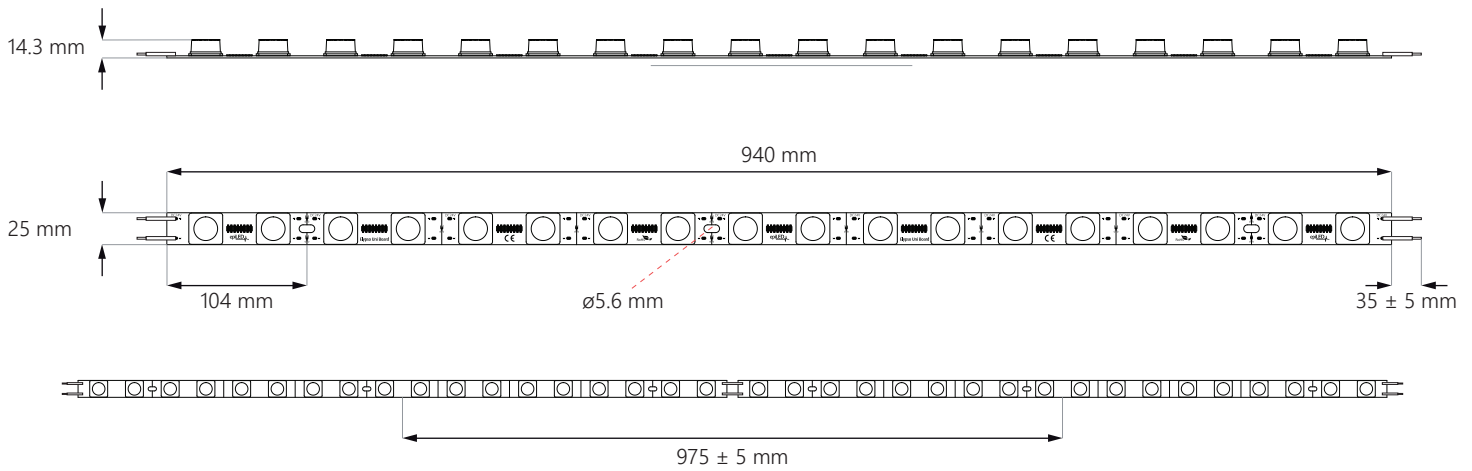

Dimensions

Logistics data

Chain	Bag	Box
5 pcs	-	60 pcs
0.7 kg	-	8.4 kg
4.73 m	-	56.7 m

No. of modules in 1 m: **1.03 pcs**