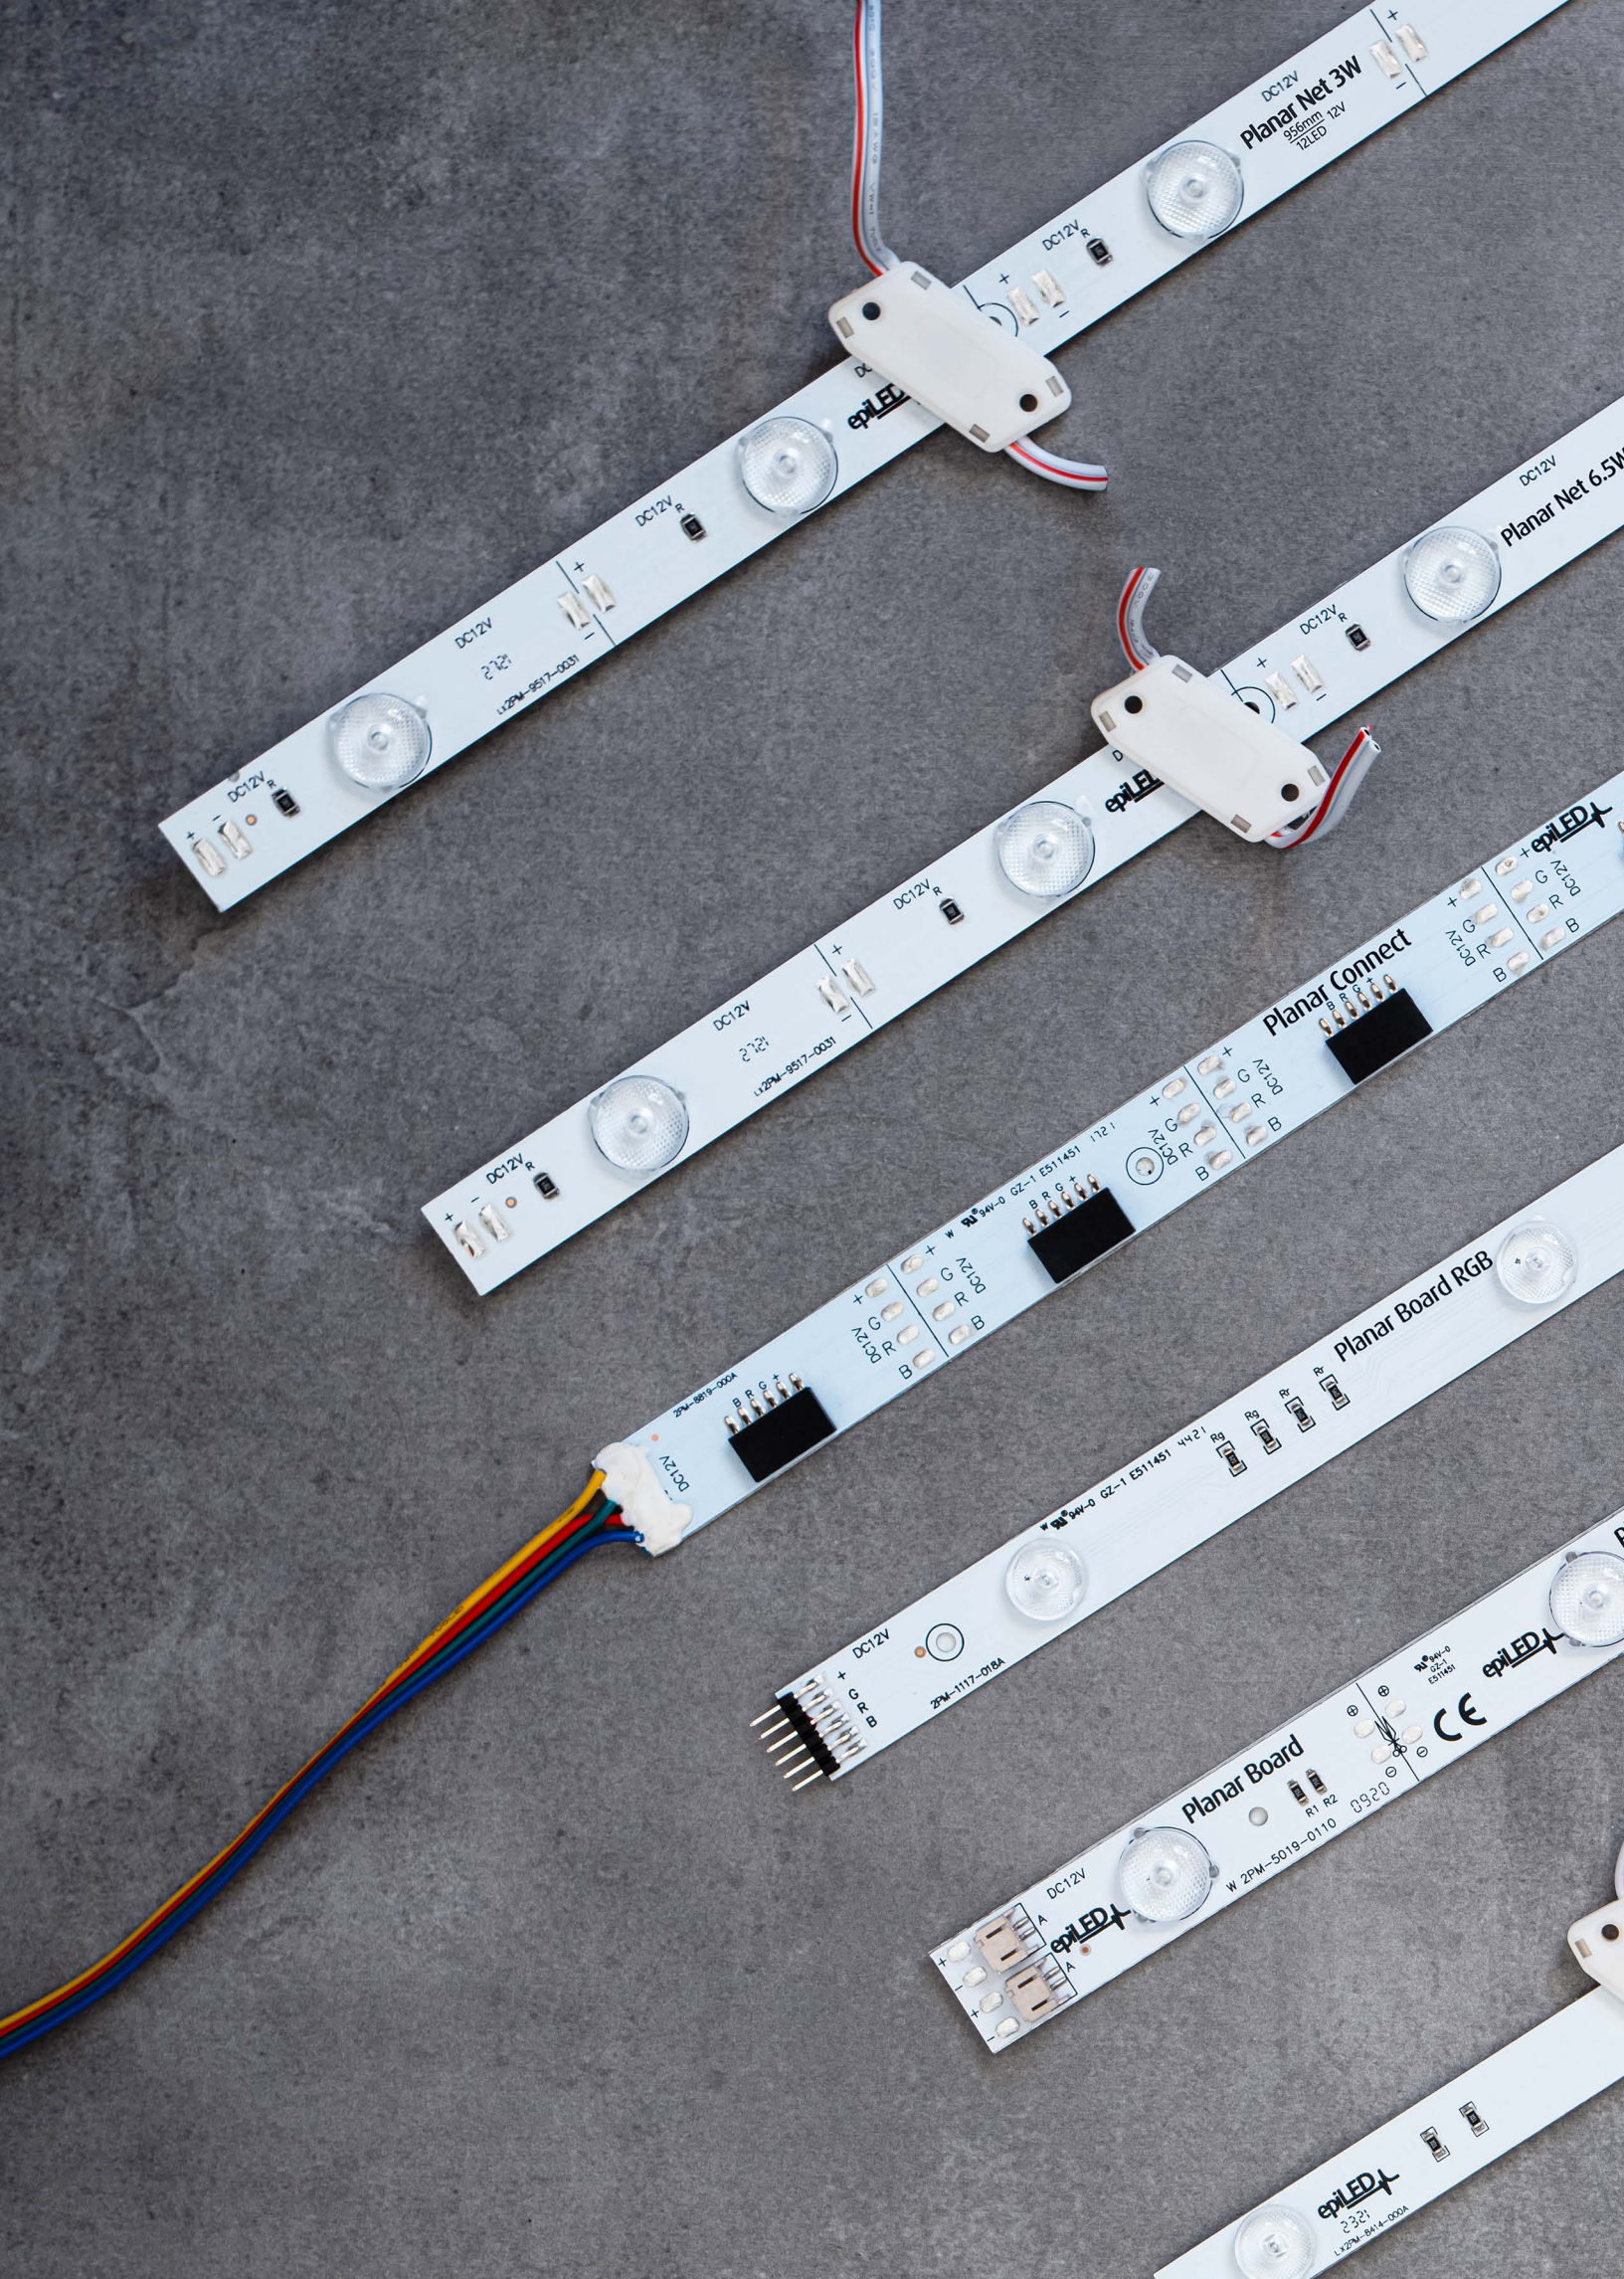

DC12V
+ -
epiLED+
Planar Net 3W
935mm 12V
12LED

DC12V
+ -
epiLED+
Planar Net 6.5W

DC12V
+ -
epiLED+
Planar Connect

DC12V
+ -
epiLED+
Planar Board RGB

DC12V
+ -
epiLED+
Planar Board

DC12V
+ -
epiLED+
Planar Board

DC12V
+ -
epiLED+
Planar Board