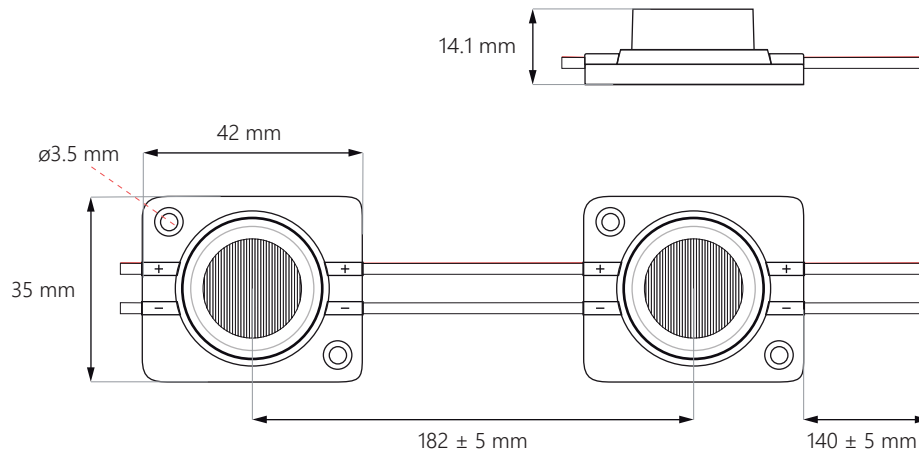

Dimensions

Logistics data

Chain	Bag	Box
30 pcs	60 pcs	600 pcs
0.53 kg	1.05 kg	10.5 kg
5.46 m	10.92 m	109.2 m

No. of modules in 1 m: **5.5 pcs**