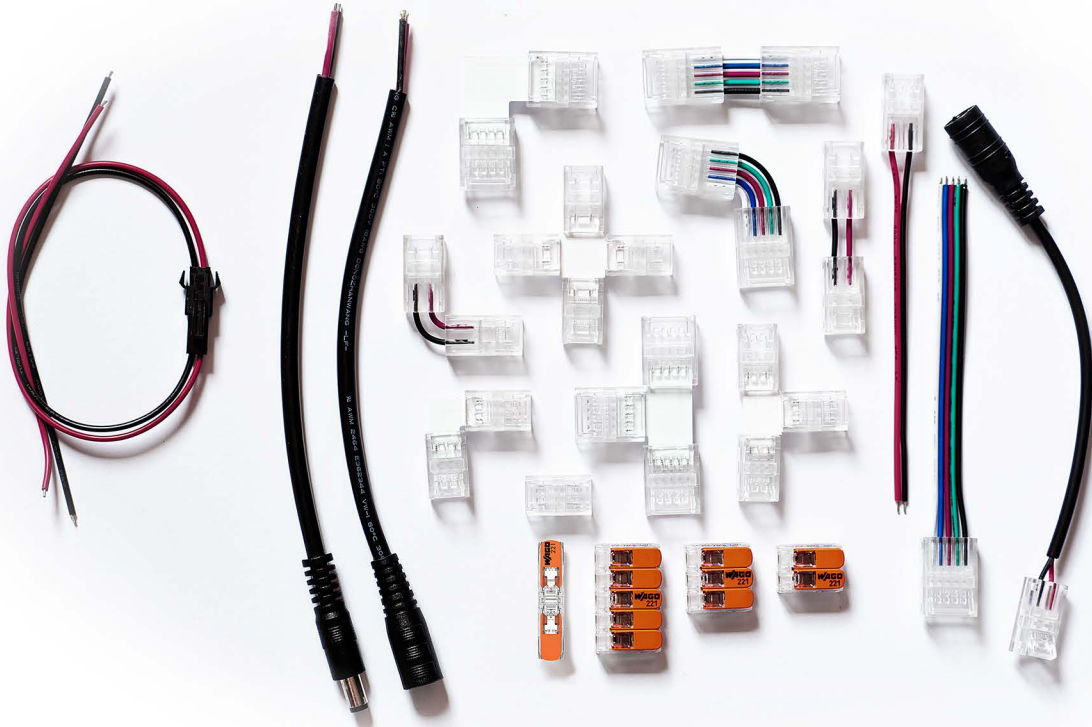

- **selected diodes** with high luminous efficiency
- **great value** for the price
- self-adhesive **3M** tape
- up to **24 months warranty**

- standard diodes
- self-adhesive tape
- **12 months warranty**

# LED Connectors

A vast range of LED connectors for LED lighting and for power distribution. WAGO, strip-to-strip, strip-to-wire, 2-pin and 4-pin LED strip connector and many more.

Ask our sale staff for details.