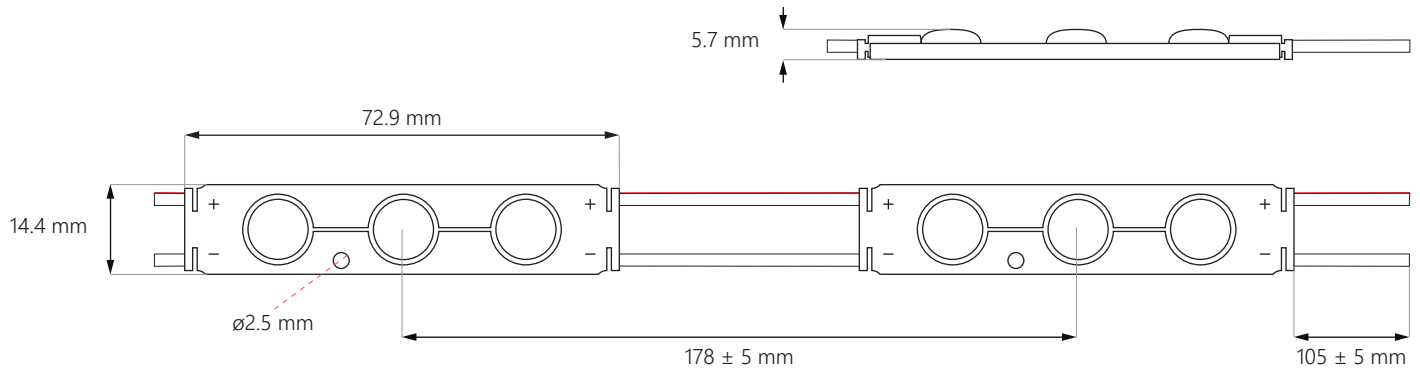

Dimensions

Logistics data

Chain	Bag	Box
20 pcs	160 pcs	1920 pcs
0.17 kg	1.33 kg	15.94 kg
3.56 m	28.48 m	341.76 m

No. of modules in 1 m: **5.6 pcs**