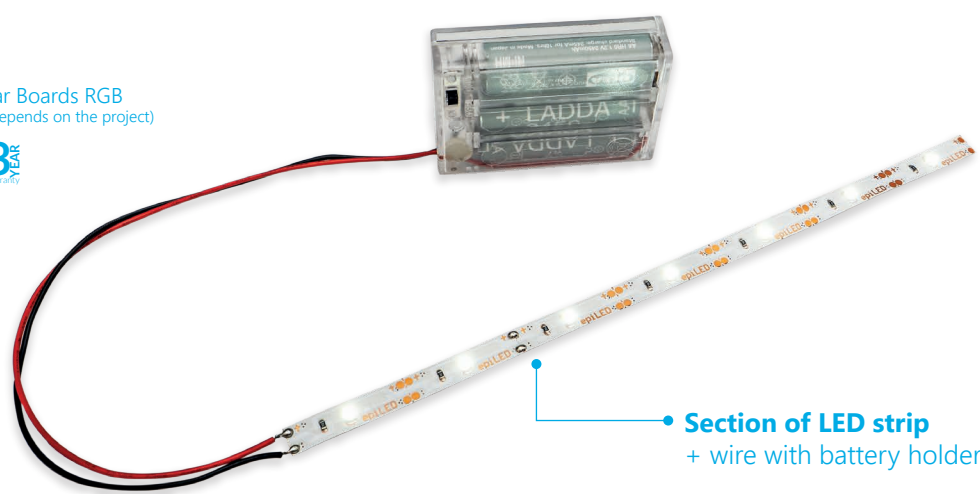

• Planar Connect used to connect Planar Boards RGB (length of module/sections depends on the project)

12V DC 24V DC IP20 3 year warranty

• Section of LED strip + wire with battery holder