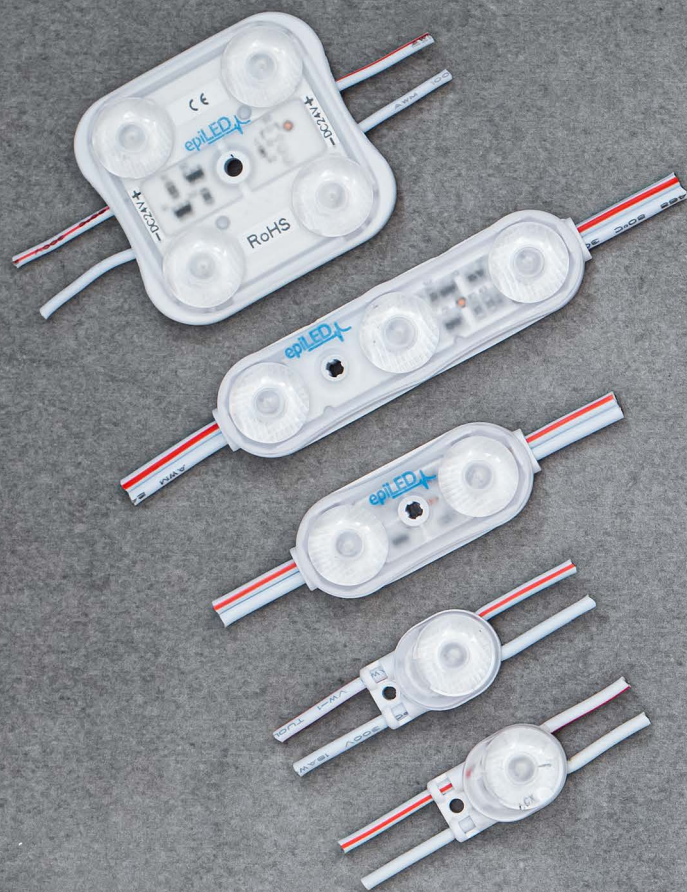

## Application

Area: **0.04 m<sup>2</sup>**  
 No. of modules: **27 pcs**  
 Lumen output: **783 lm**  
 Power usage: **8.1 W**

NOTE: the exact number of modules depends on the materials used and the effect we want to achieve