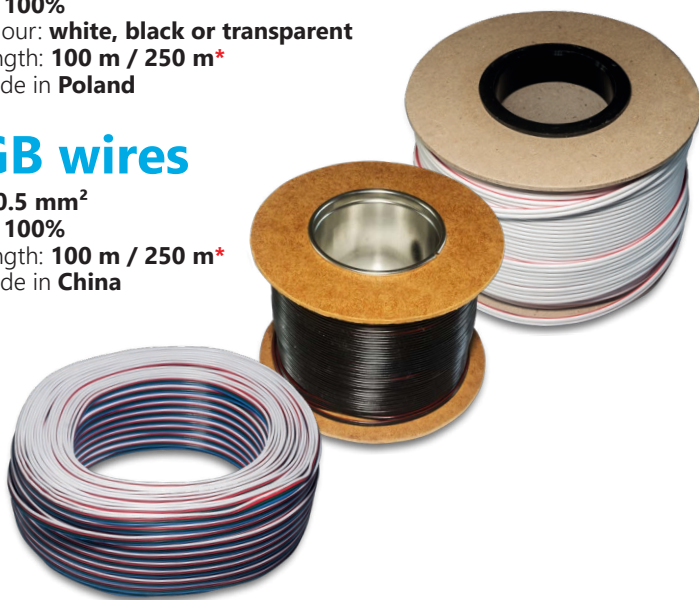

RGB wires

- $\varnothing$: 0.5 mm²
- Cu 100%
- Length: 100 m / 250 m*
- Made in China