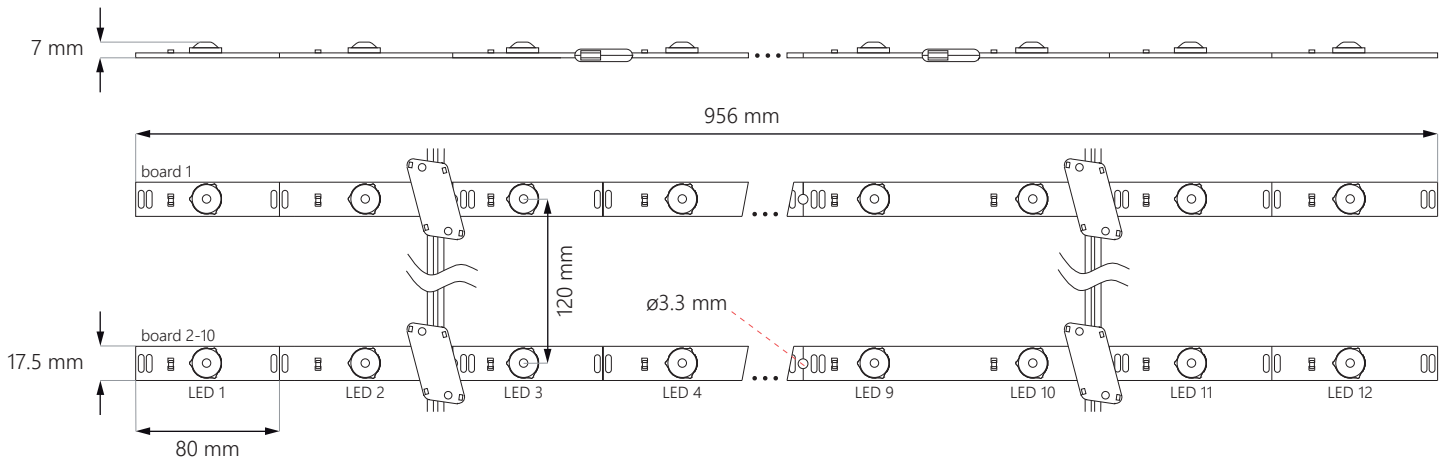

6-15 cm
lightboxes / stretch ceilings

Planar Net 6.5W

for extra slim lightboxes

Dimensions