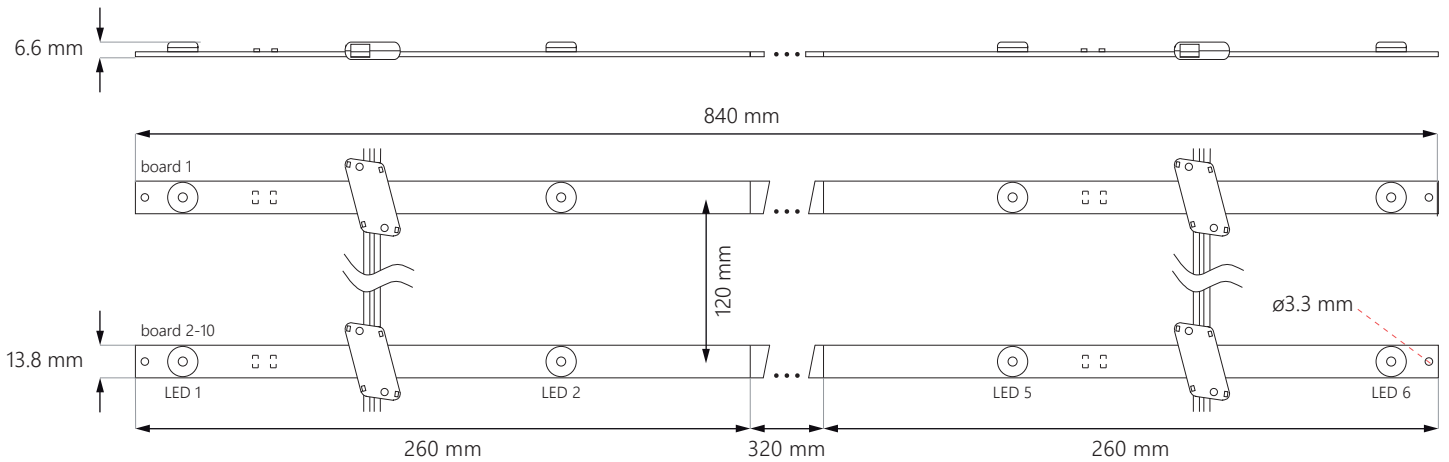

10-20 cm
lightboxes / stretch ceilings

Planar Ceiling

for stretch ceilings

Dimensions