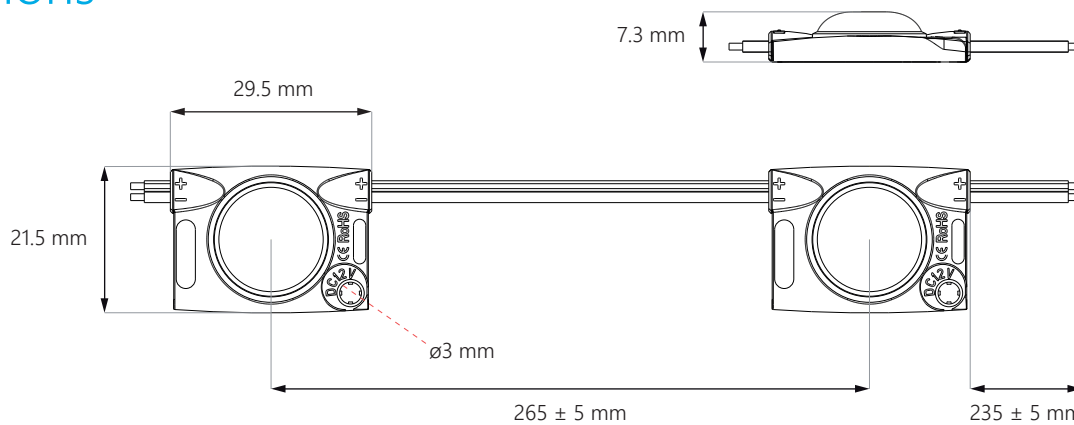

Flaga 1W

perfect for day & night letters

Dimensions

Logistics data

Chain	Bag	Box
30 pcs	120 pcs	2400 pcs
0.24 kg	0.96 kg	19.2 kg
7.95 m	31.8 m	636 m

No. of modules in 1 m: **3.77 pcs**