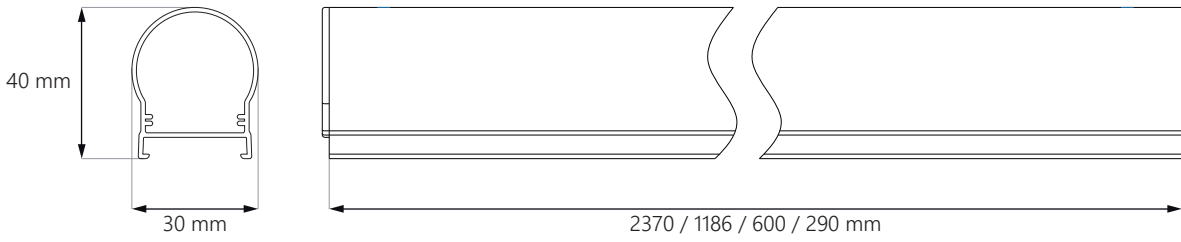

Contour Lighting

border tubing for demanding objects

5W/m

5.5cm

5.8W/m

14.5cm

IP66

3 YEAR warranty

24V DC

Dimensions

Possible colours

RAL 9016	PMS 1797C	PMS RUBIN RED C	PMS 165C	PMS 2010C	PMS 116C	PMS 348C	PMS 368C	PMS 285C	RAL 9016	RAL 9016
white	red	rubin red	orange	yellow	lemon yellow	dark green	light green	blue	RGB full colour	RGB DBD dot by dot